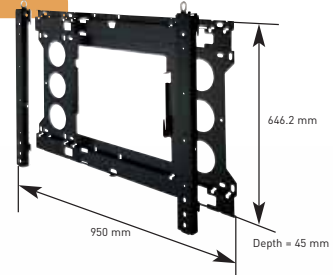

PDK-1014

Table Top Stand

For 61-inch only

PDK-WM03

Wall Bracket

For 61-inch only

For more details on features and technology, please visit www.pioneer-eur.com

NEW
PDK-TS12 Swivel Table Top Stand

For 43-inch and 50-inch only

NEW
PDK-TS10 Table Top Stand

For 43-inch and 50-inch only

NEW
PDK-FS06 Floor Stand

For 43-inch and 50-inch only

Possibility to mount component

NEW
PDK-FS05 Floating Floor Stand

For 43-inch and 50-inch only